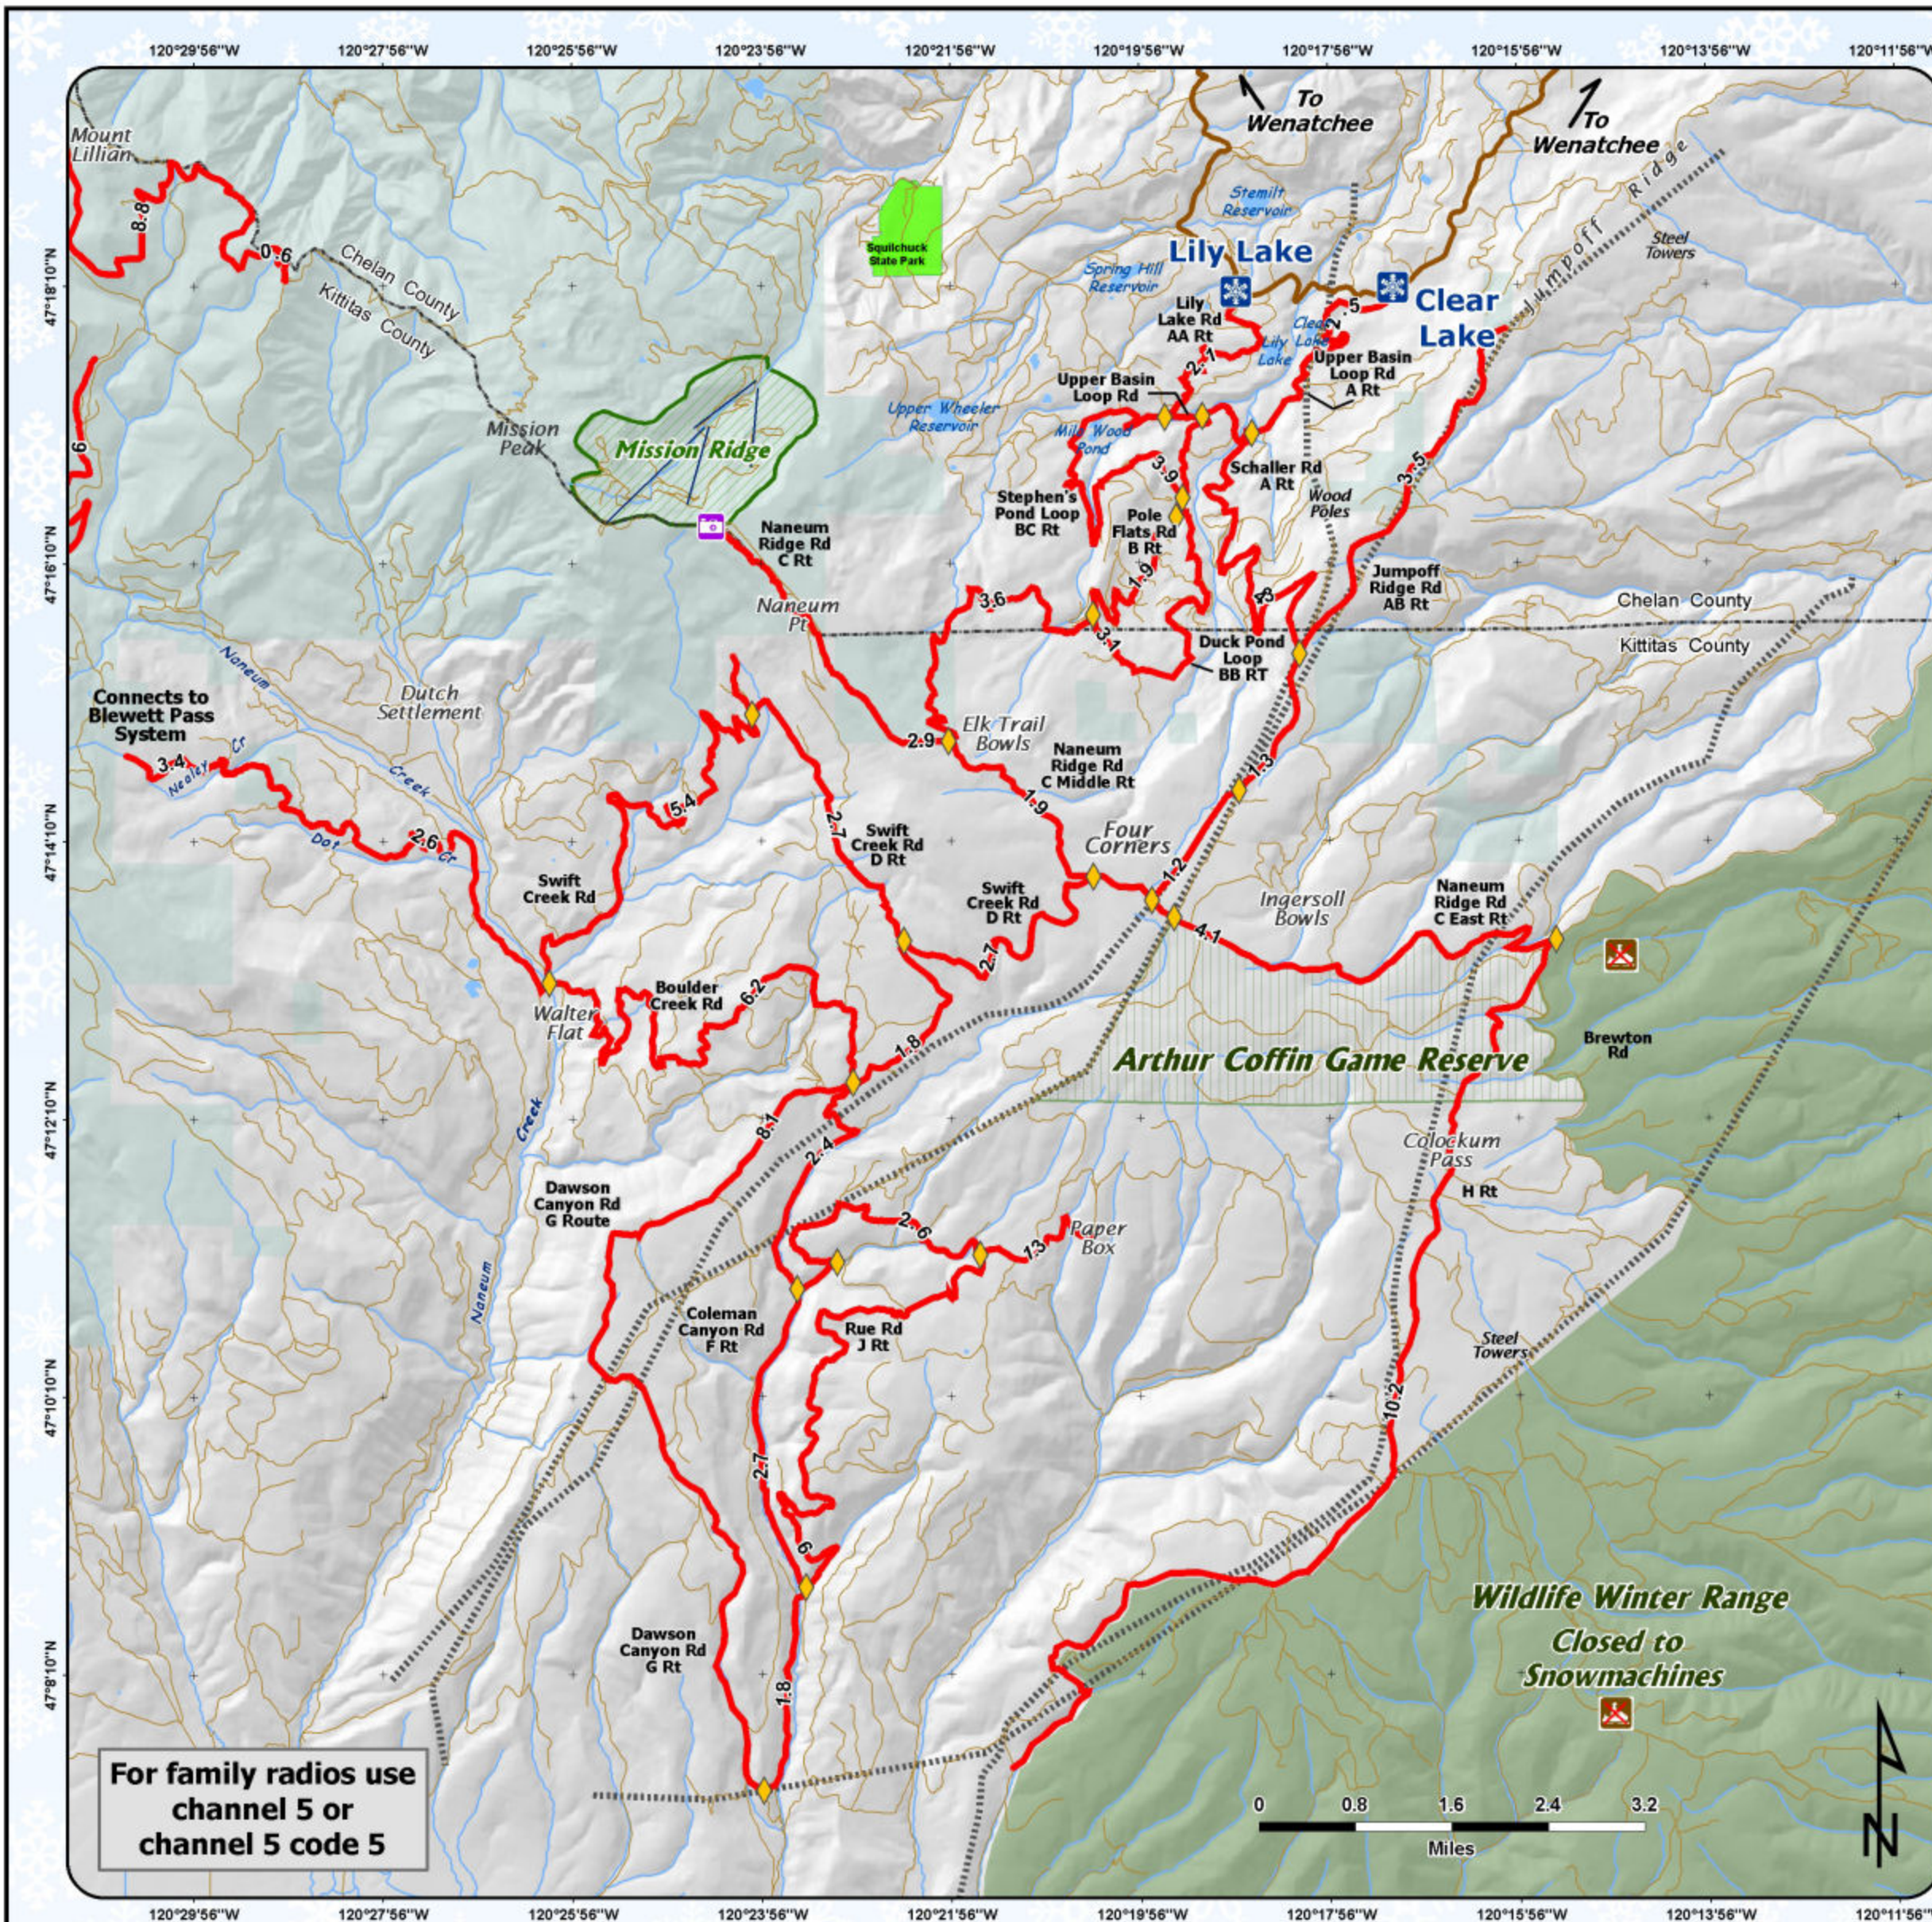

Welcome Clear Lake Sno-Park Groomed Trail System

Winter 2007 / 2008

Explanation

-  Sno-Park
-  Groomed Snowmobile Trail
-  Major Junction
-  Restroom
-  View
-  Sno-Park Access Road
-  Road
-  Utility Corridor
-  Ski Area
-  Wildlife Winter Range, No Snowmachines
-  Game Reserve
-  Wenatchee National Forest

Area has 100 miles of groomed snowmobile trails. Road mileage labeled between junctions.

Snow grooming equipment may be on the trail at any time.

Trail grooming schedules may change without notice due to snow conditions, temperatures, equipment breakdowns, etc.

Be aware of potential avalanche danger, check www.nvac.us before you leave home.

*Trail grooming schedules and maps at www.parks.wa.gov/winter
Please report errors or comments to: winter@parks.wa.gov*

For Emergency Call 911
Chelan Co. Sheriff 509-663-9911
Kittitas Co. Sheriff 509-925-8534

**For family radios use
channel 5 or
channel 5 code 5**